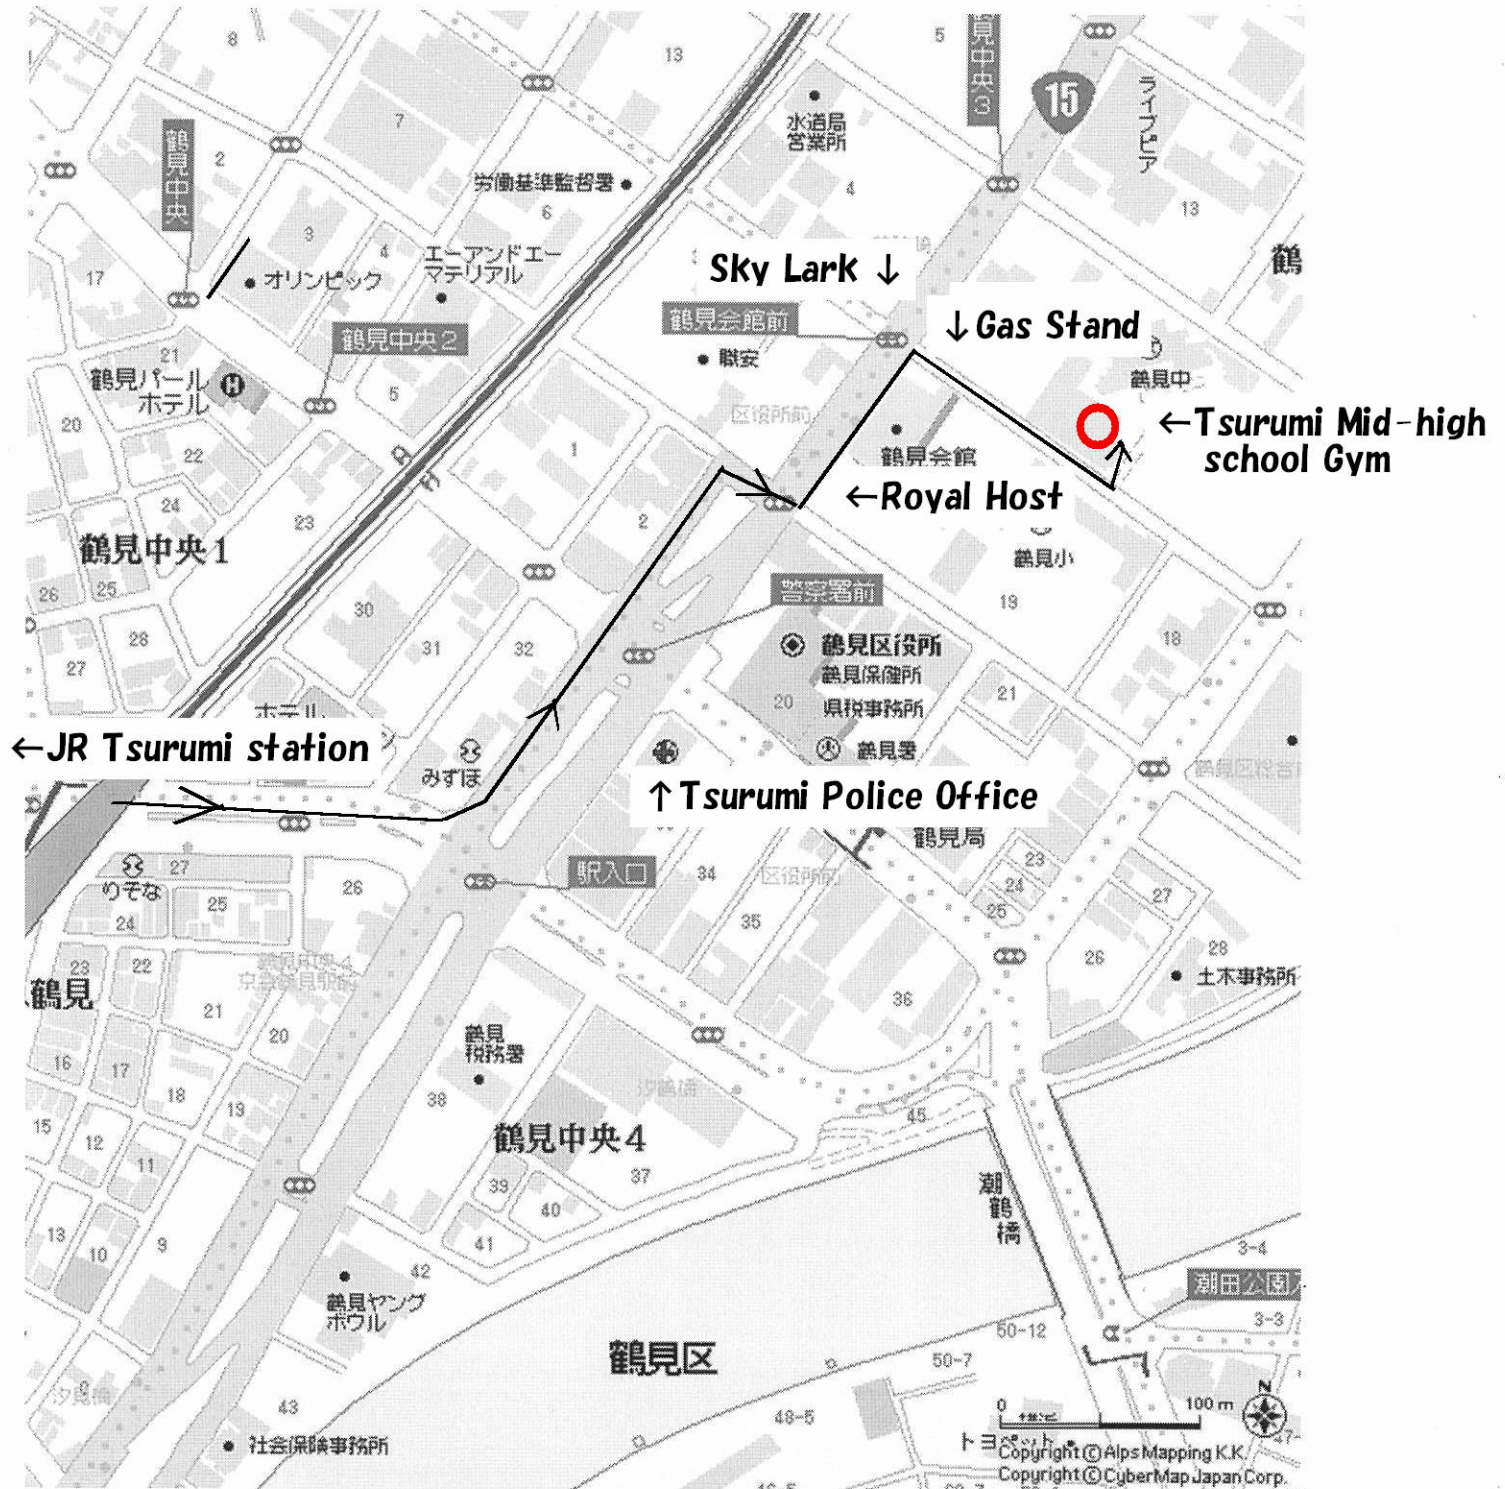

**Direction map(1) to  
Tsurumi Mid-high school  
3-14-1 Tsurumi Chuo, Tsurumi Ward, Yokohama city**

- 1. At the JR Tsurumi station, take an East Exit and go down the stairs at front**
- 2. Go straight toward Keihin Tsurumi Station and pass under the Rail bridge of Keihin Tsurumi station**
- 3. Go further for approx. 100m, then you meet with a wide road. Turn left before across it and on your right, you will see Tsurumi Police Office.**
- 4. On second signal, across the wide road and turn left(to be continued)  
Approx. 5 minutes walk to this point from the JR station**

**Direction map(2) to  
Tsurumi Mid-high school  
3-14-1 Tsurumi Chuo, Tsurumi Ward, Yokohama city**

5. On your right, you see a Restaurant "Royal Host" and go further 50 m
6. At next cross, you see another Restaurant "Sky Lark" on your left and a Gasoline stand in front. Here, turn right to a dark street.
7. Go straight for approx. 100 m, you see a gate of the school on your left. That is the Tsurumi Mid-high school.  
Go inside the gate and there is a Gymnasium on your left.  
Total approx. 10 minutes walk from JR station
8. Kakusei Kai regular training is every Saturday from 7:00pm to 9:00pm