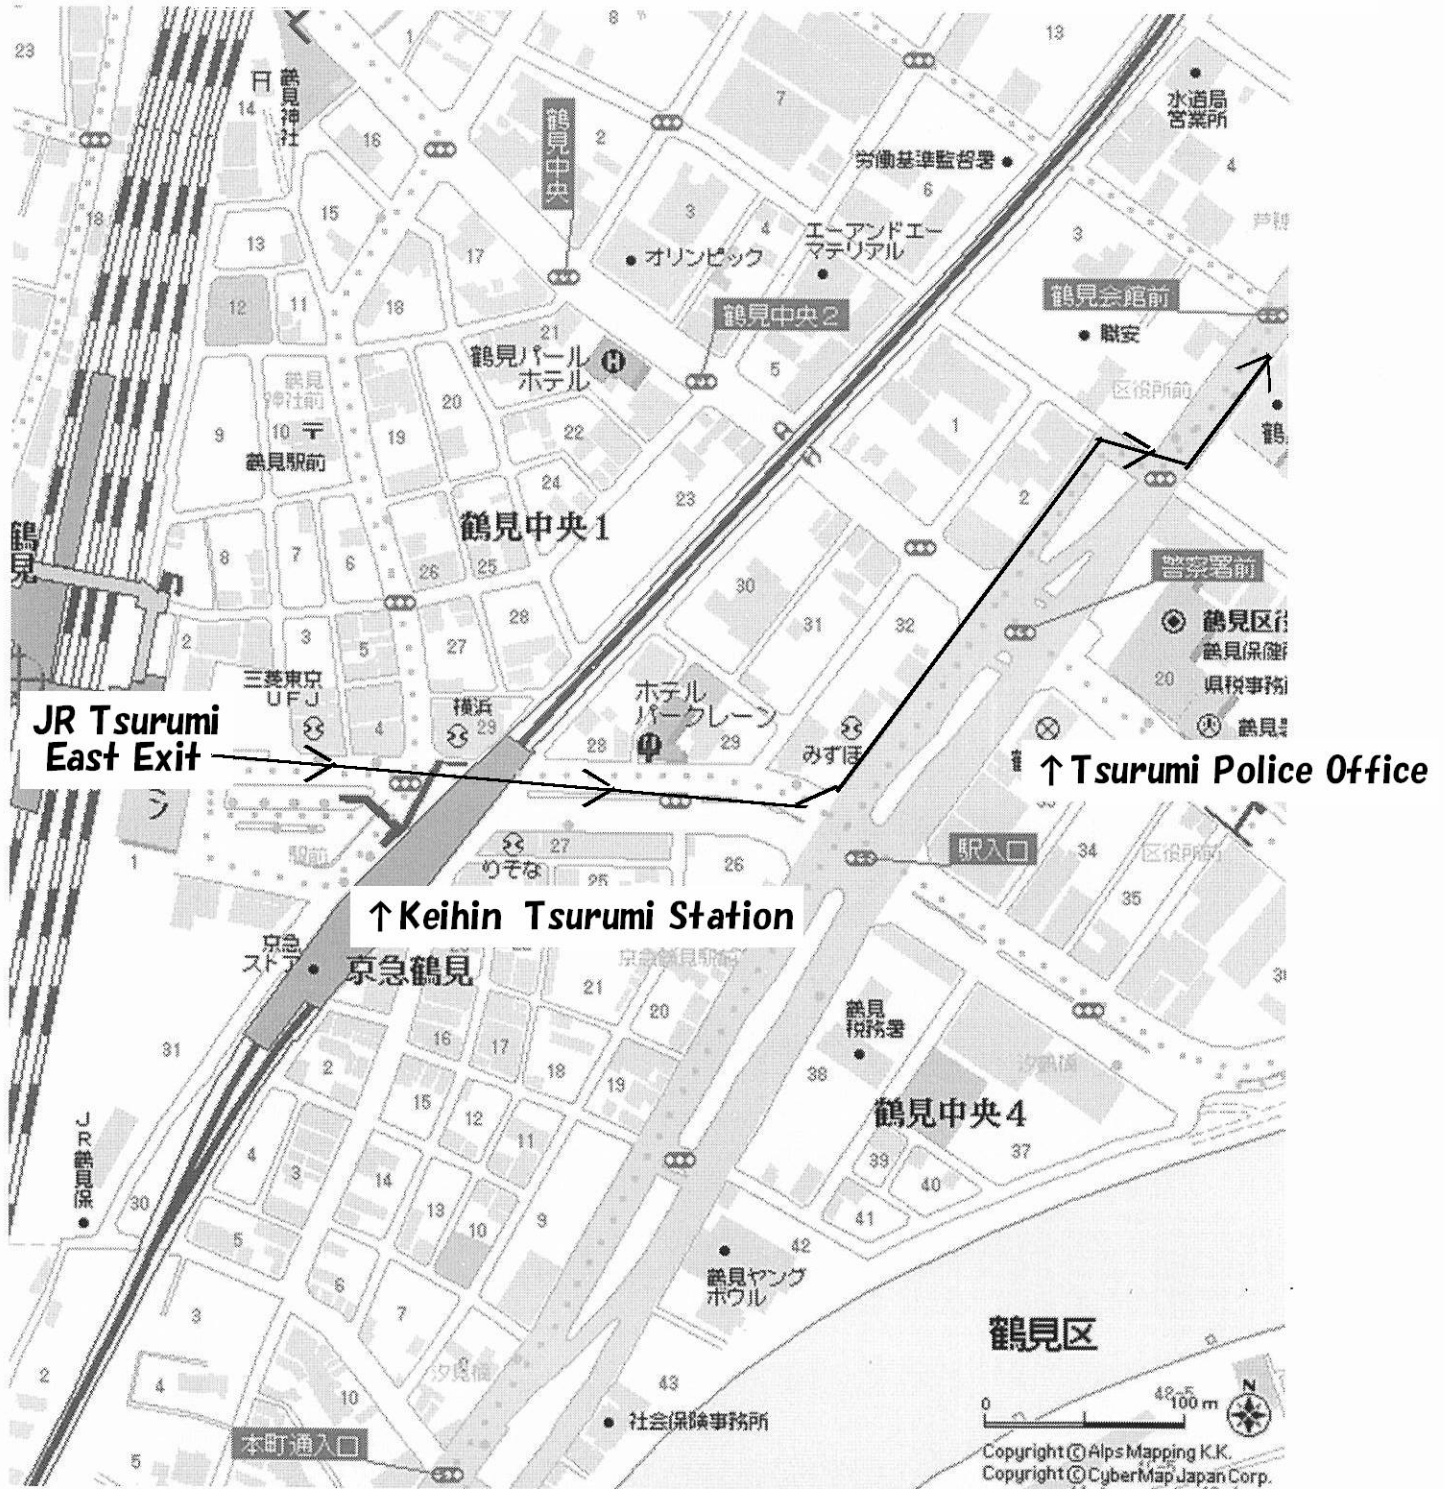

**Direction map(1) to  
Tsurumi Mid-high school  
3-14-1 Tsurumi Chuo, Tsurumi Ward, Yokohama city**

- 1. At the JR Tsurumi station, take an East Exit and go down the stairs at front**
- 2. Go straight toward Keihin Tsurumi Station and pass under the Rail bridge of Keihin Tsurumi station**
- 3. Go further for approx. 100m, then you meet with a wide road. Turn left before across it and on your right, you will see Tsurumi Police Office.**
- 4. On second signal, across the wide road and turn left(to be continued)  
Approx. 5 minutes walk to this point from the JR station**

**Direction map(2) to  
Tsurumi Mid-high school  
3-14-1 Tsurumi Chuo, Tsurumi Ward, Yokohama city**

5. On your right, you see a Restaurant "Royal Host" and go further 50 m
6. At next cross, you see another Restaurant "Sky Lark" on your left and a Gasoline stand in front. Here, turn right to a dark street.
7. Go straight for approx. 100 m, you see a gate of the school on your left. That is the Tsurumi Mid-high school.  
Go inside the gate and there is a Gymnasium on your left.  
Total approx. 10 minutes walk from JR station
8. Kakusei Kai regular training is every Saturday from 7:00pm to 9:00pm